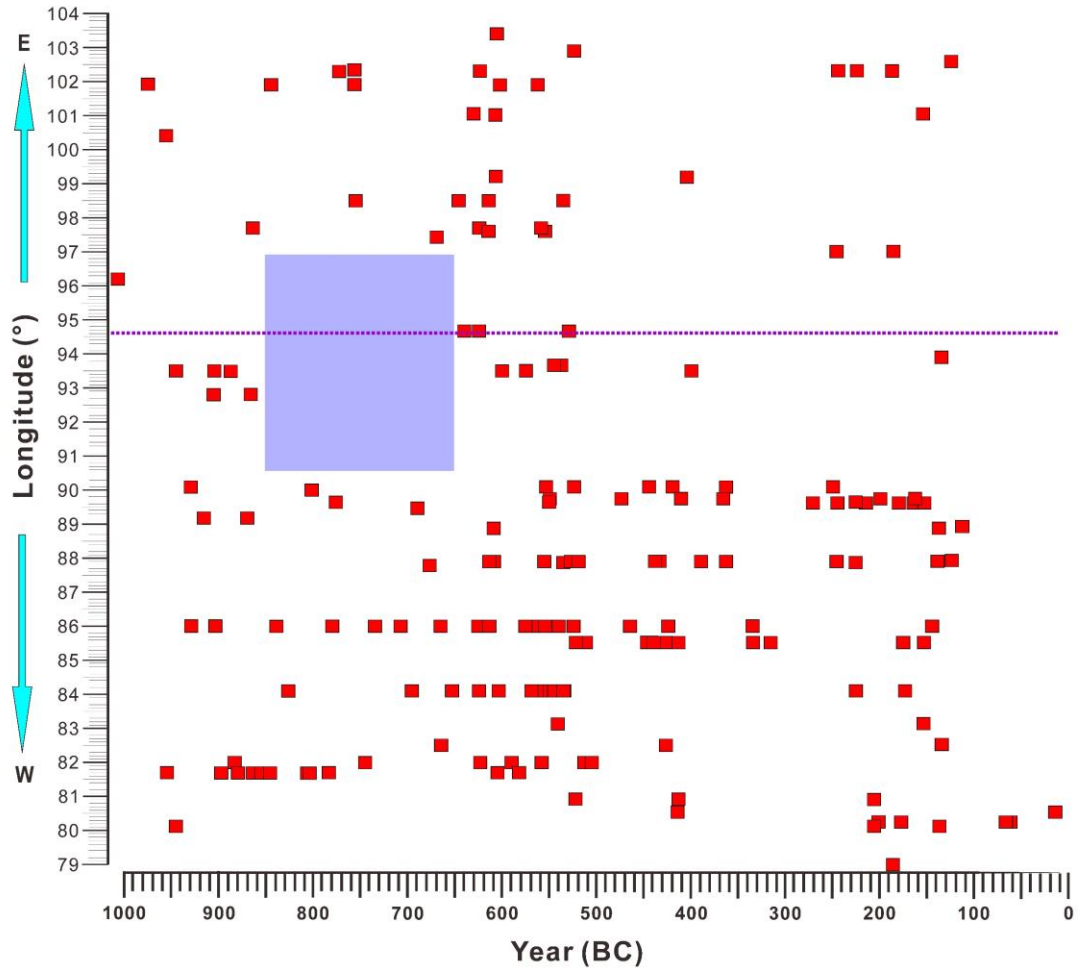

Figure S1. Comparison of the longitude and median dates of Bronze Age cultural sites in the western Hexi corridor and eastern Xinjiang Province. The purple rectangle corresponds to an absence of dates in the western Hexi Corridor and Xinjiang province. The purple line shows the longitude of the XSW section.

Figure S1.