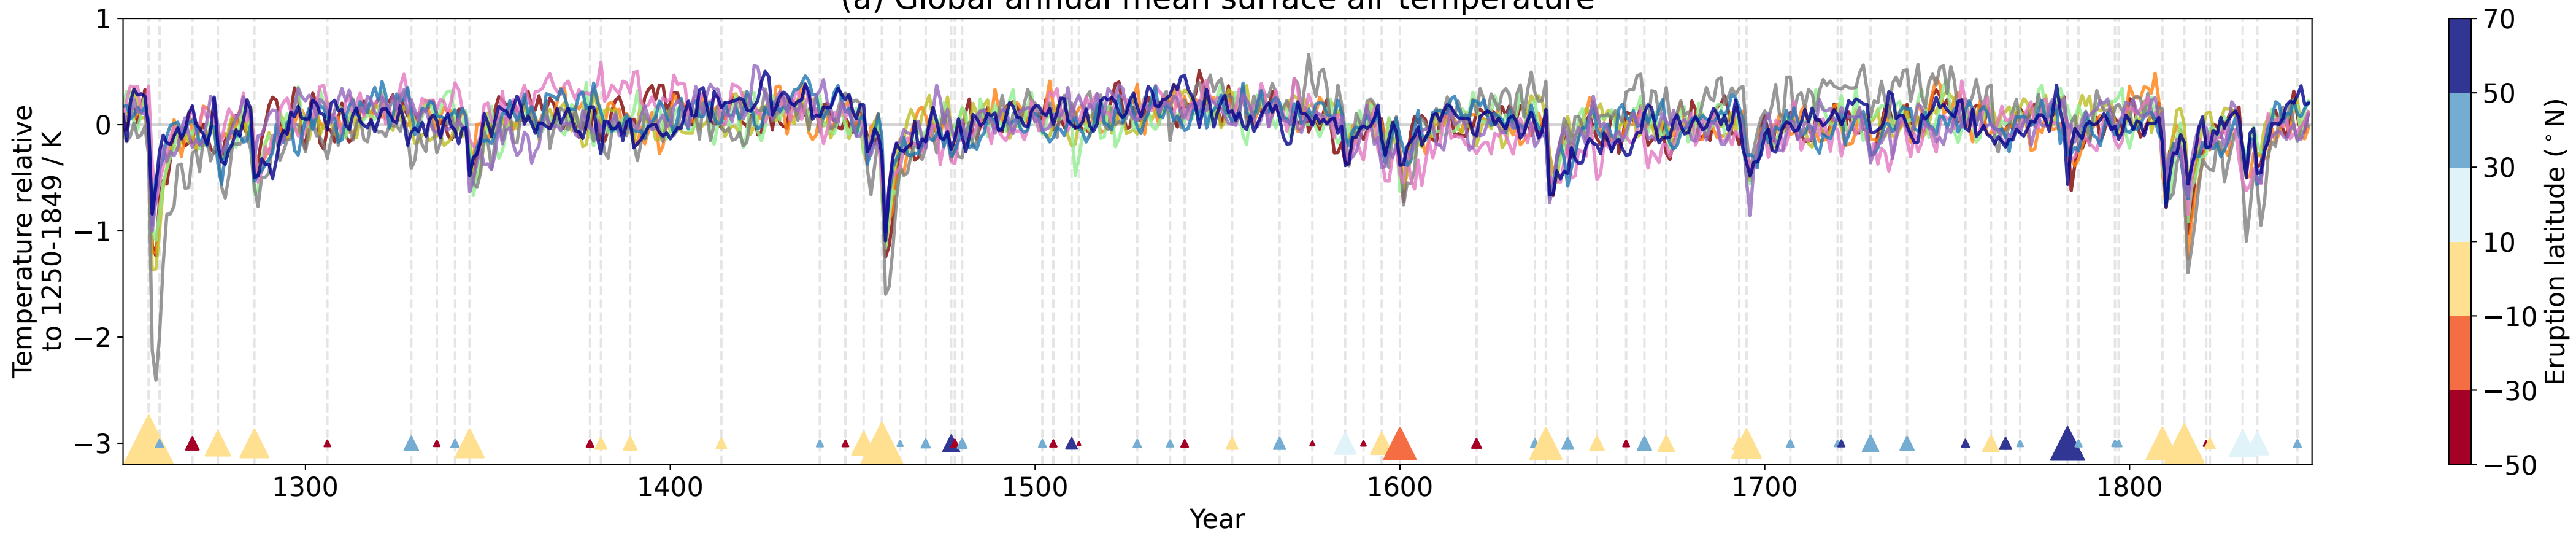

(a) Global annual mean surface air temperature

(b) NH summer (MJJJ) land surface air temperature

(c) NH summer tree-ring reconstructions