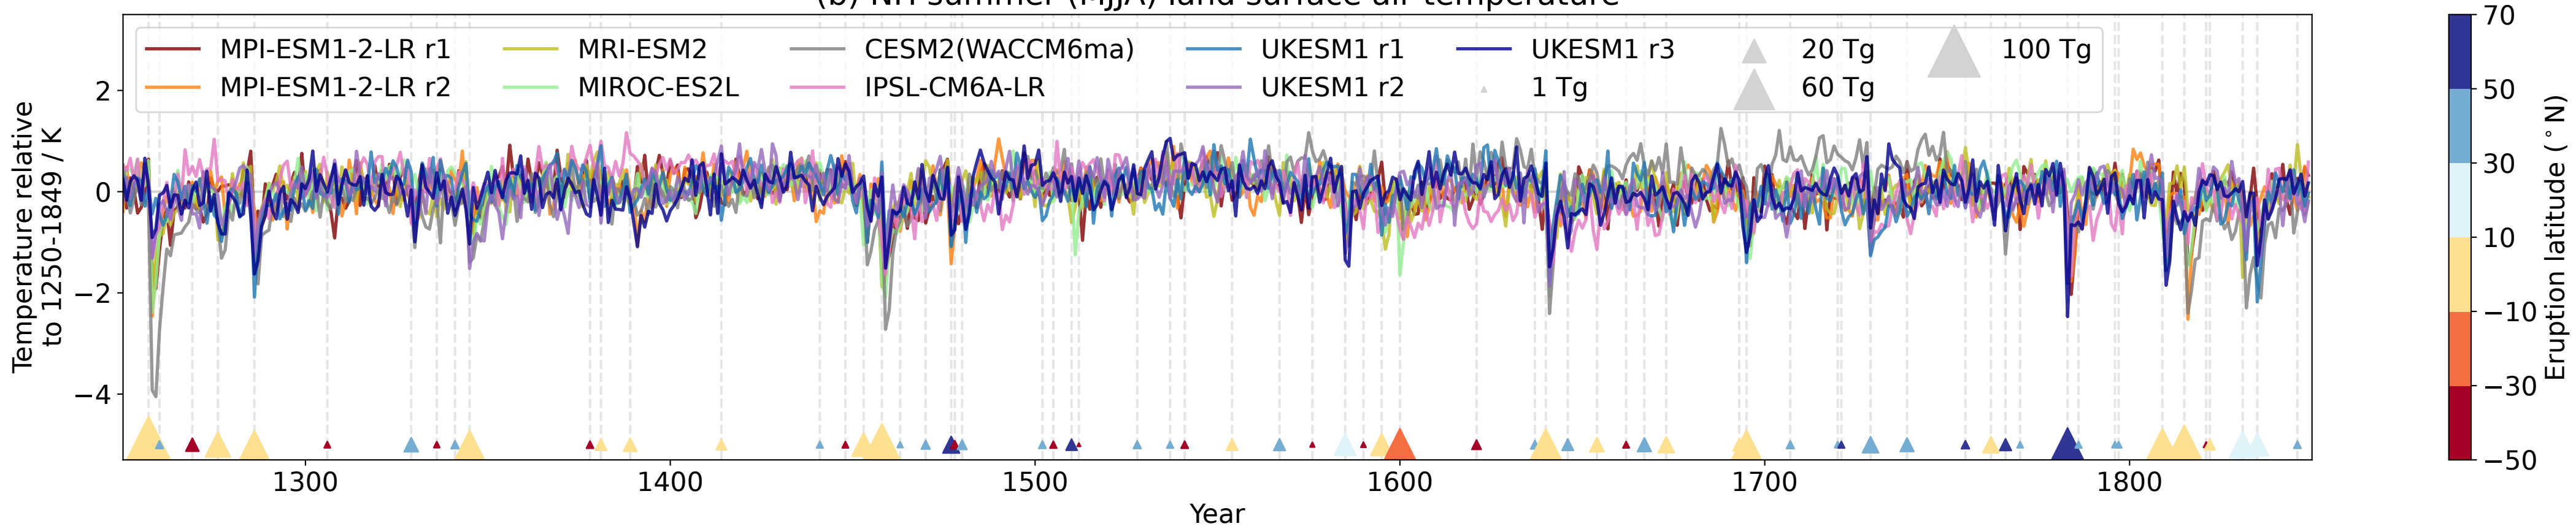

(a) Global annual mean surface air temperature

(b) NH summer (MJJJ) land surface air temperature

(c) NH summer tree-ring reconstructions