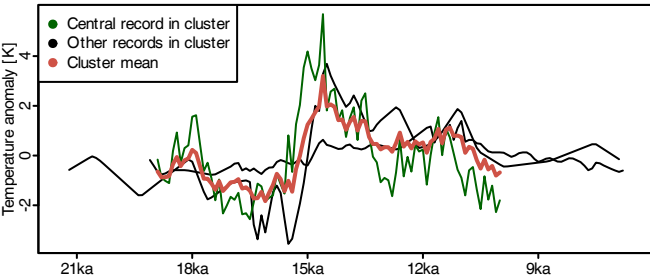

(a) North Pacific cluster centered around SO201\_2\_12KL, Long: 165.9°E, Lat: 52.2°N

(b) Residuals from cluster mean, SNR: 1.6, decorr. length: 678 yrs