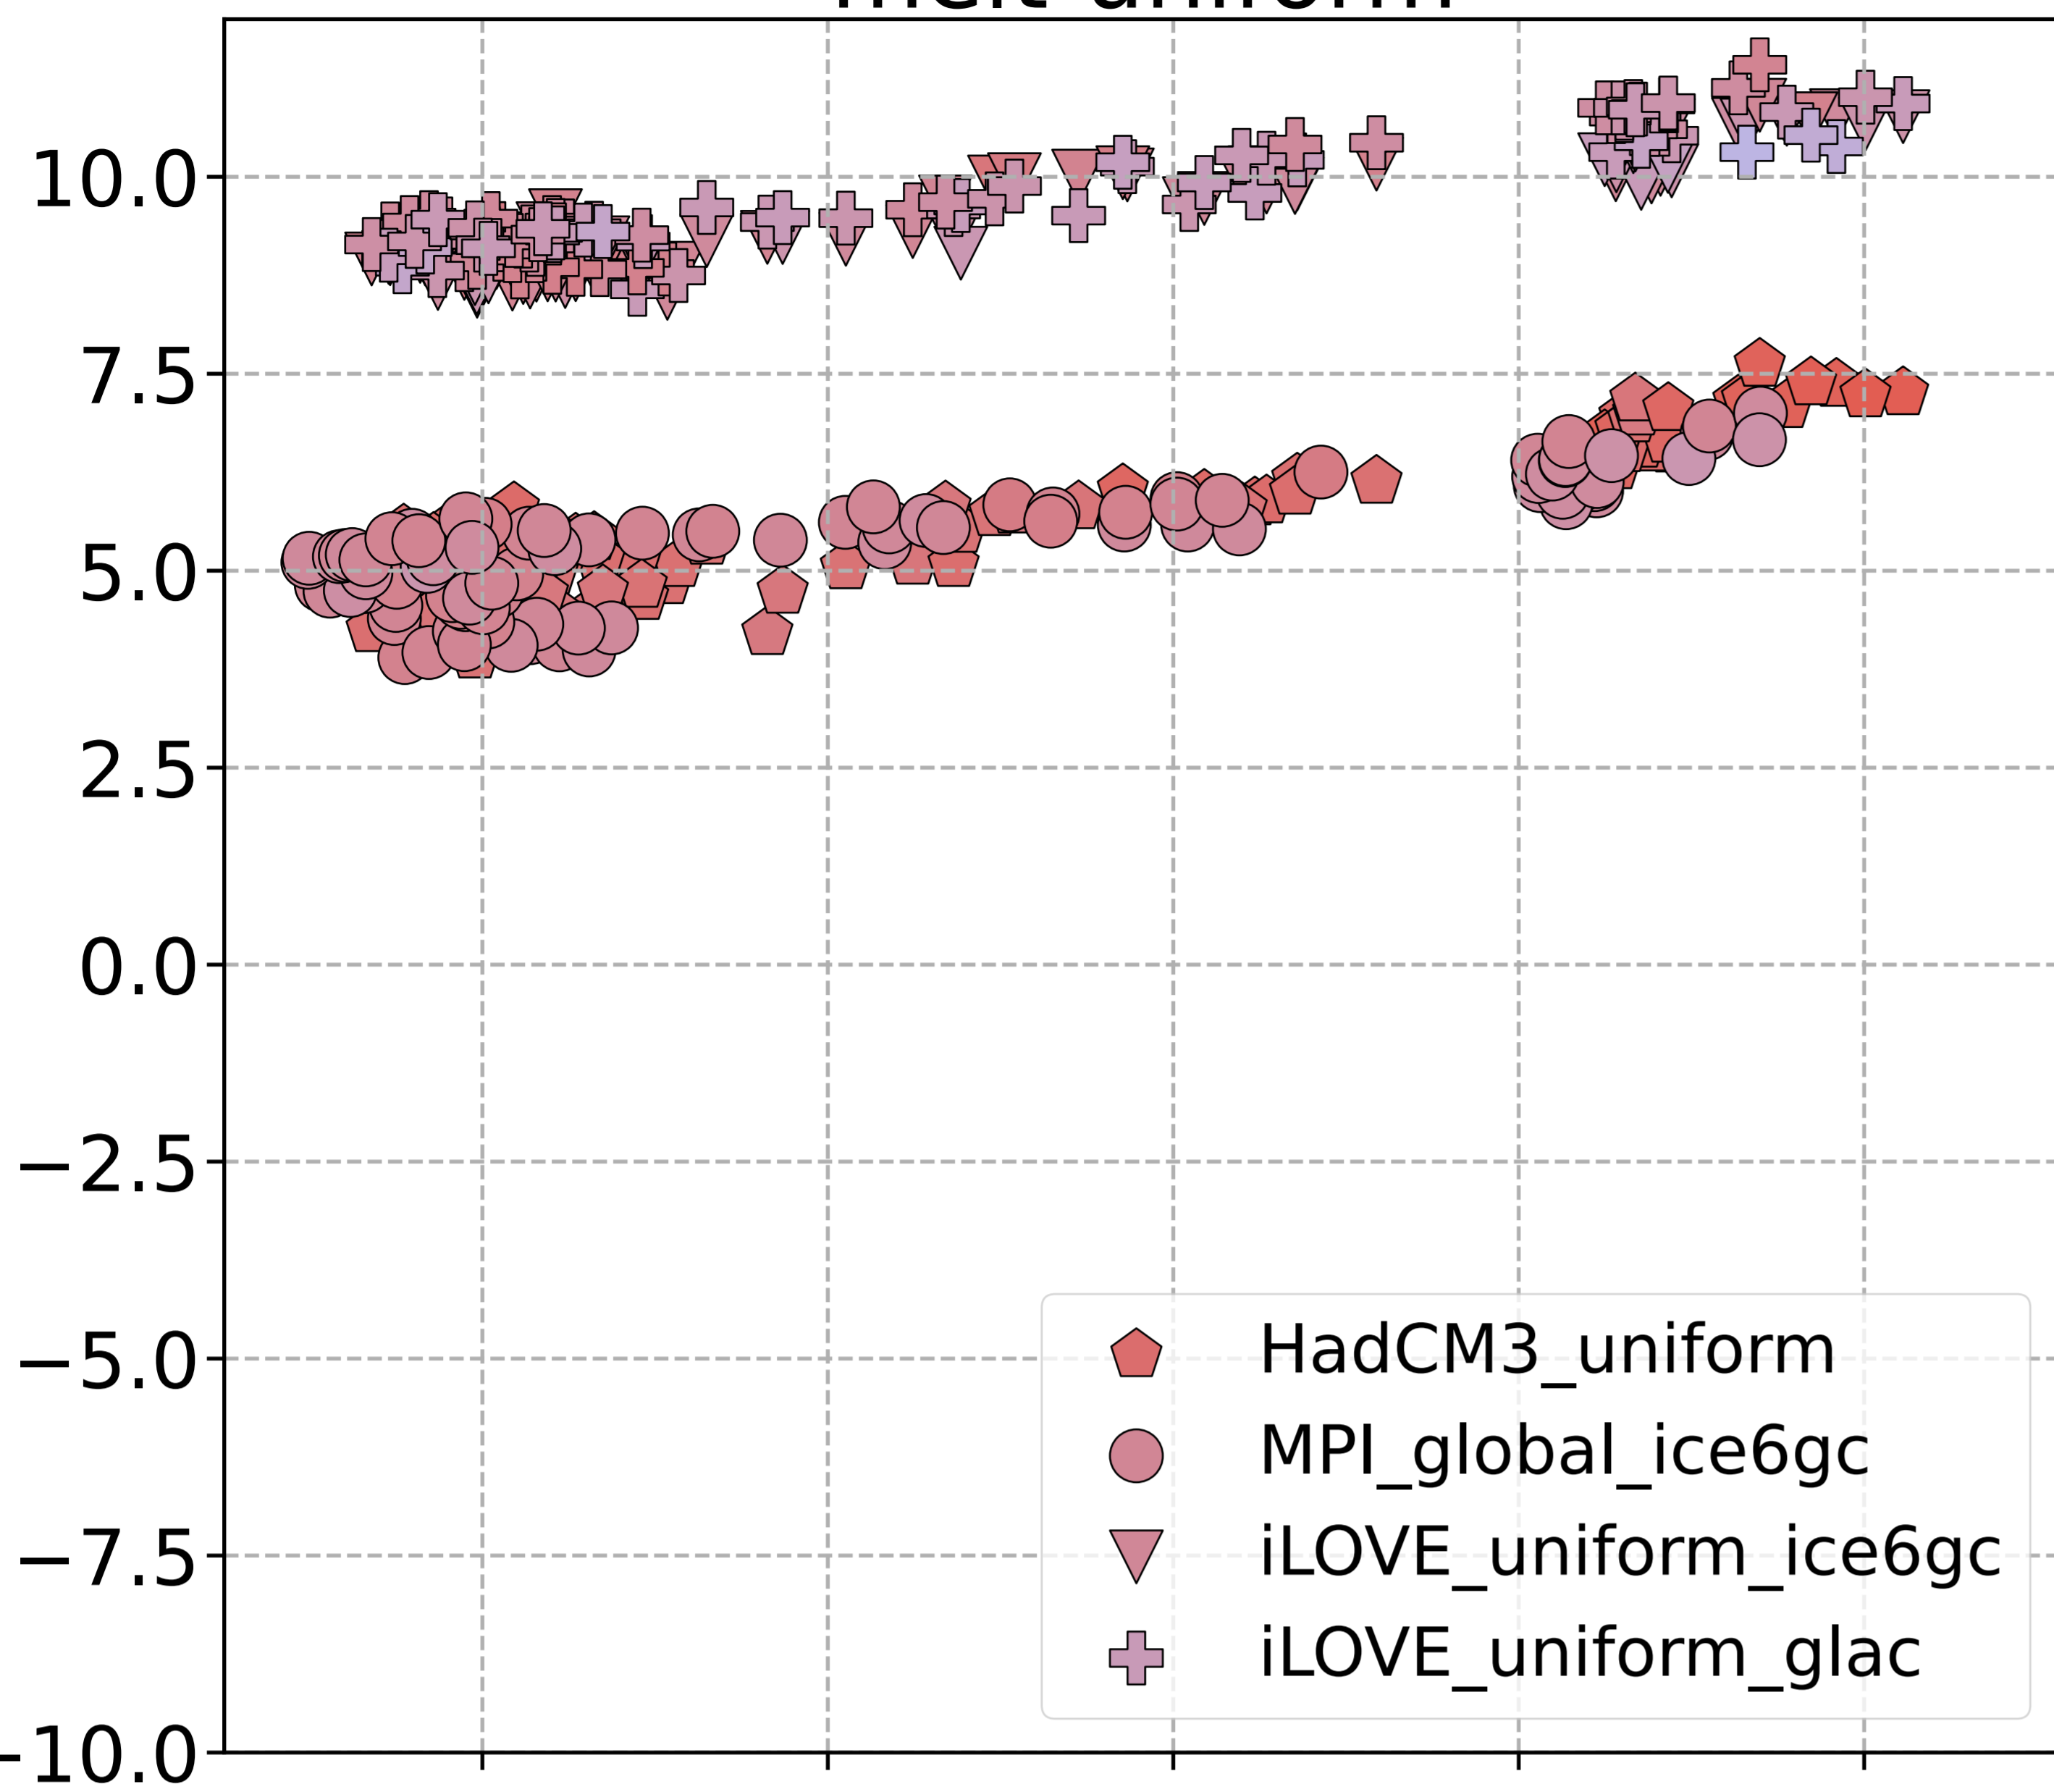

melt-uniform

melt-routed

TraCE-like

bespoke

AMOC (Sv)