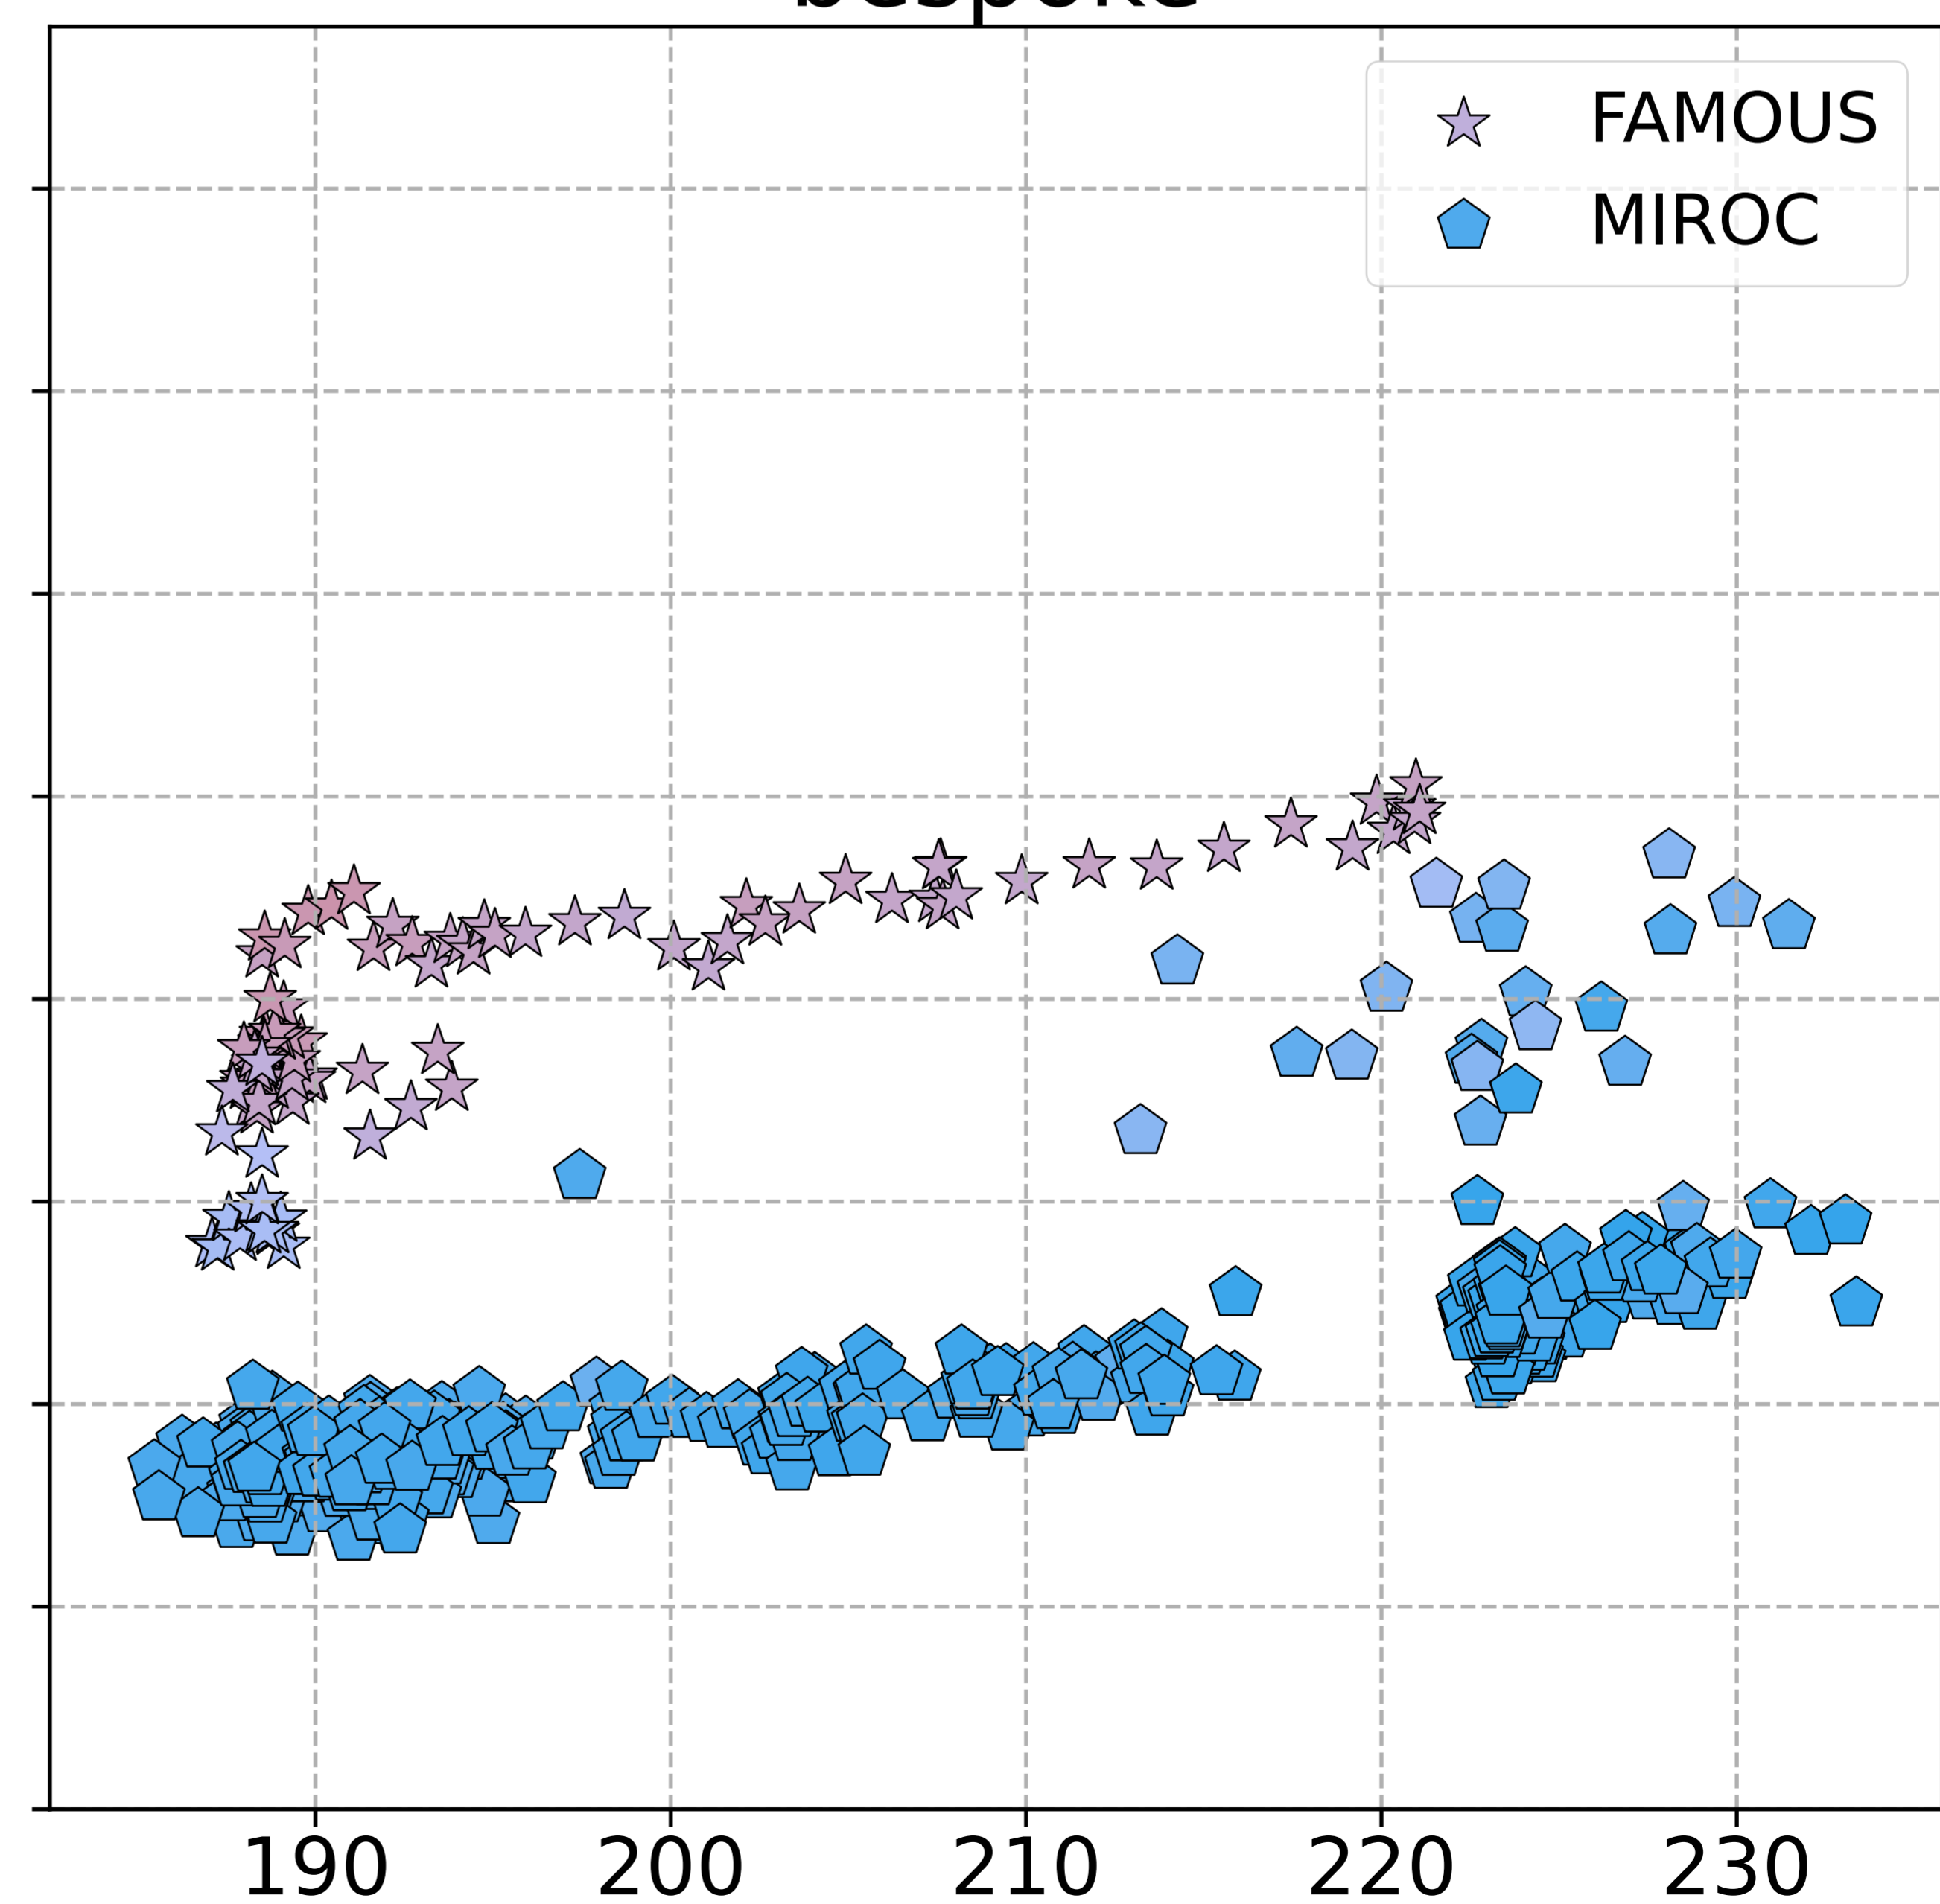

melt-uniform

melt-routed

TraCE-like

bespoke

AMOC (Sv)