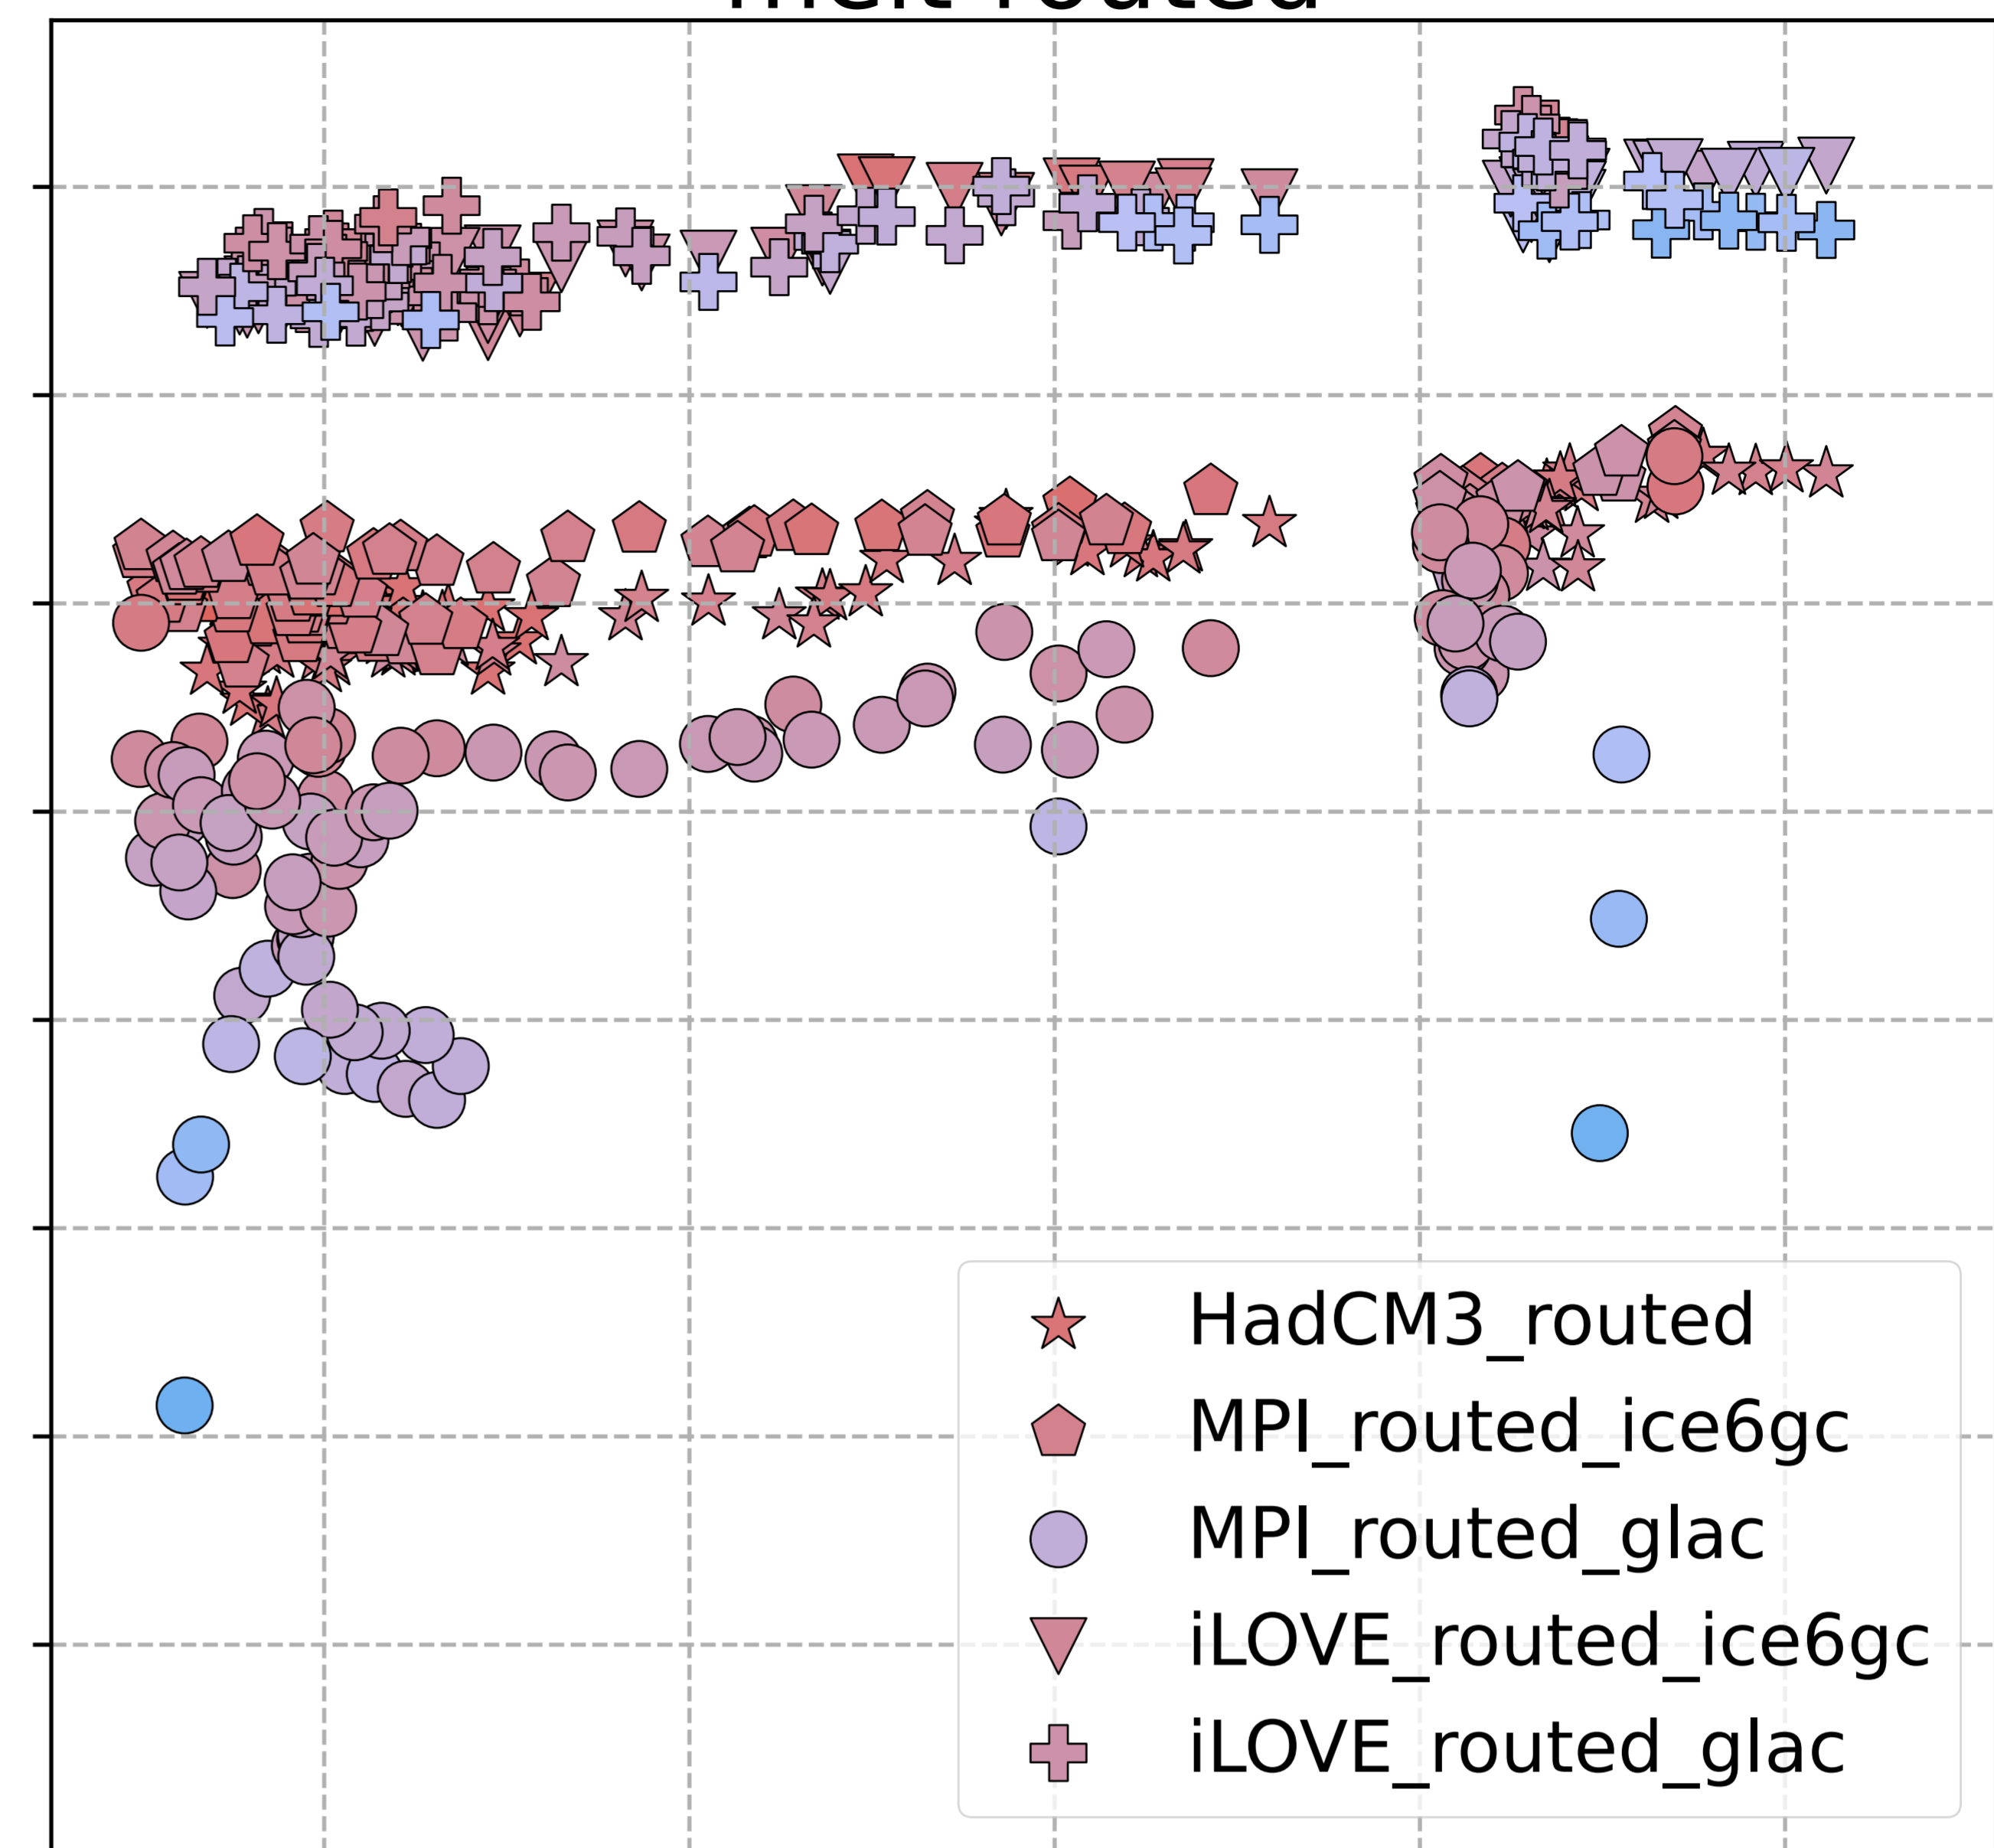

melt-uniform

melt-routed

TraCE-like

bespoke

AMOC (Sv)