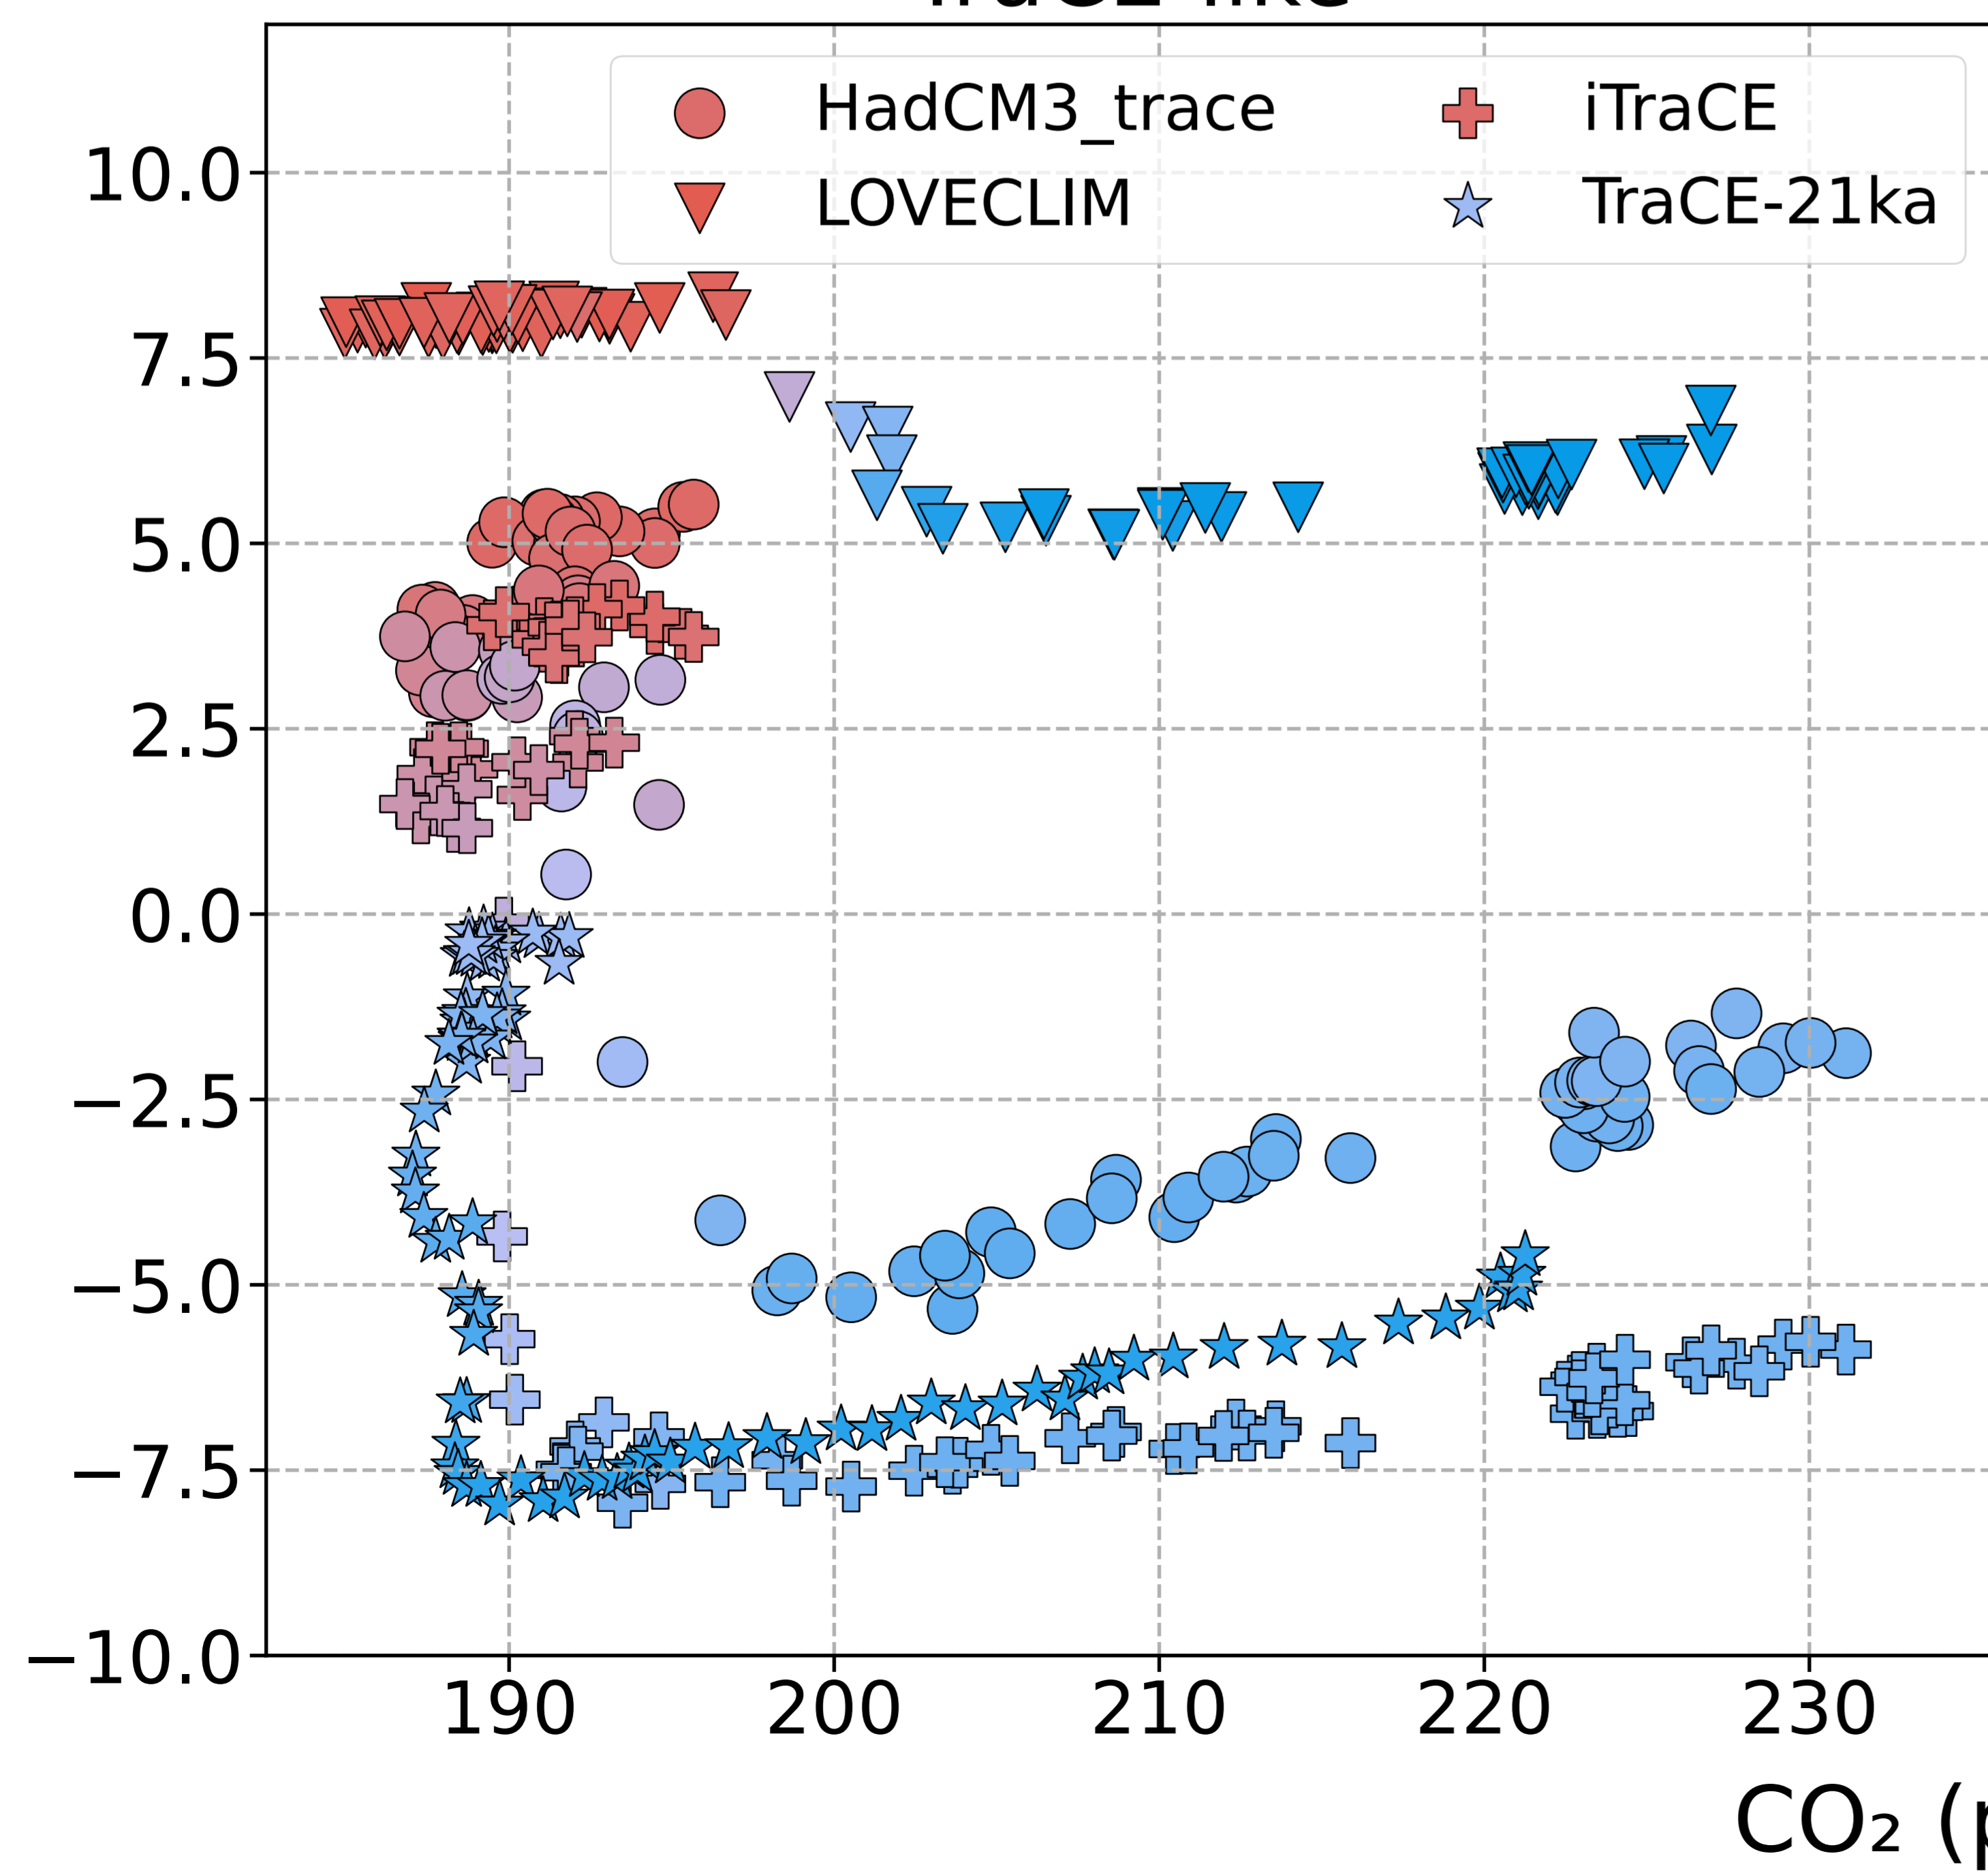

melt-uniform

melt-routed

TraCE-like

bespoke

AMOC (Sv)