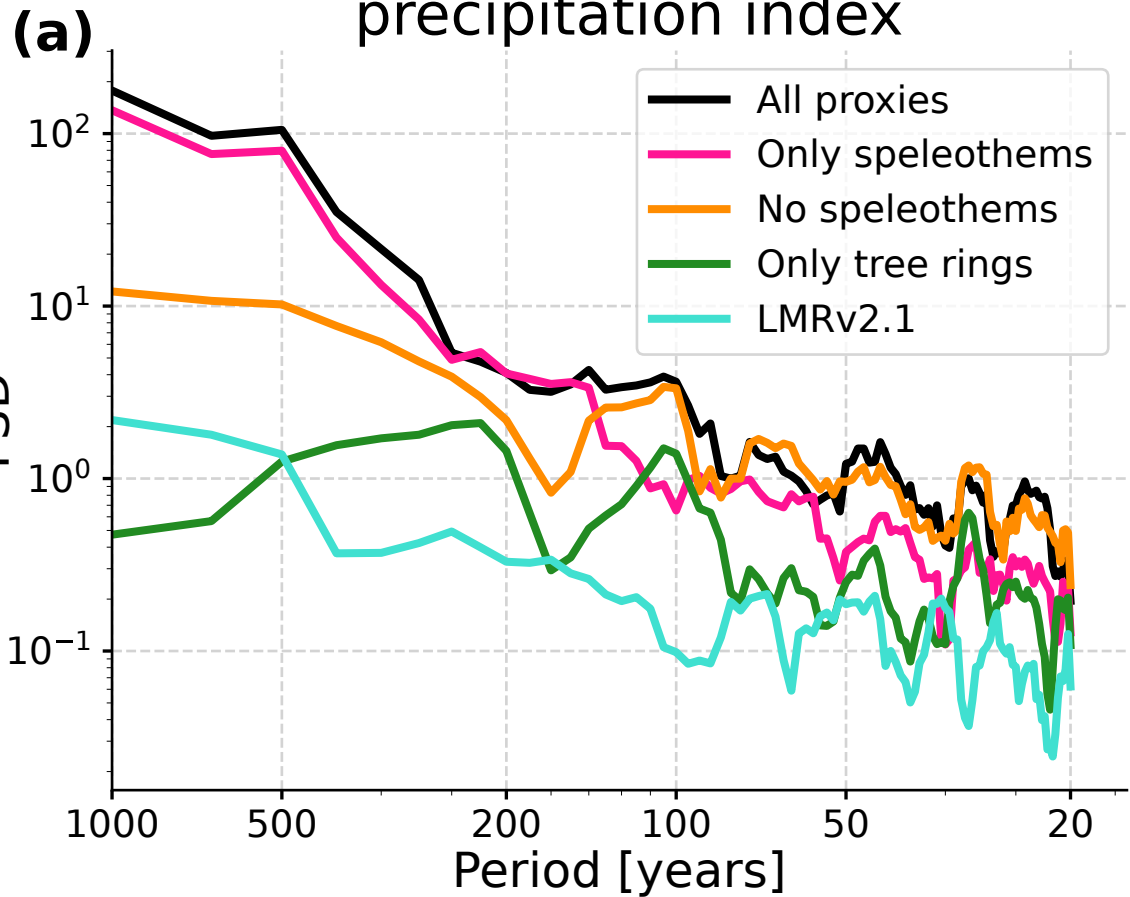

# MTM-Spectra of monsoon precipitation index

# Wavelet spectrum (all proxy records)