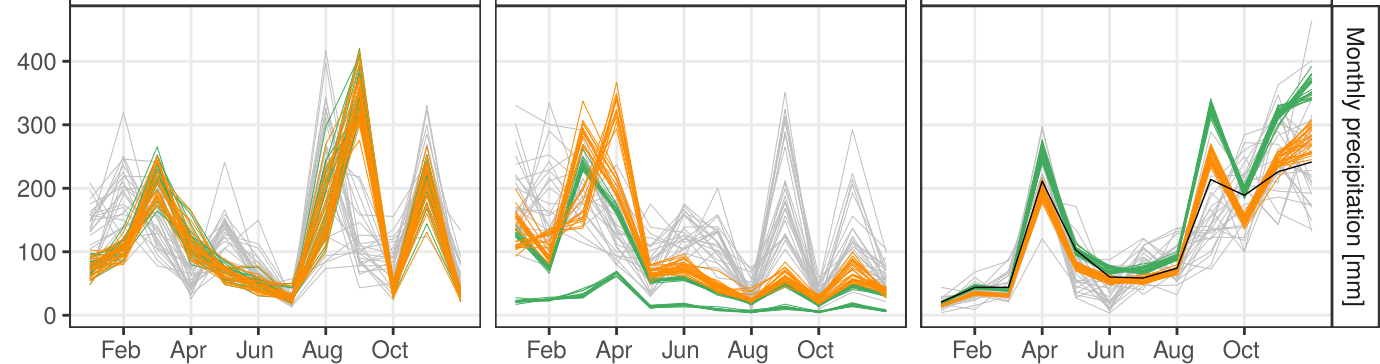

1871-2012

Yearly precipitation [mm]

1900

1936

2000

Monthly precipitation [mm]

June 1900

June 1936

June 2000

Daily precipitation [mm]

• Observations — Safran — SCOPE Climate — FYRE Daily — FYRE Climate