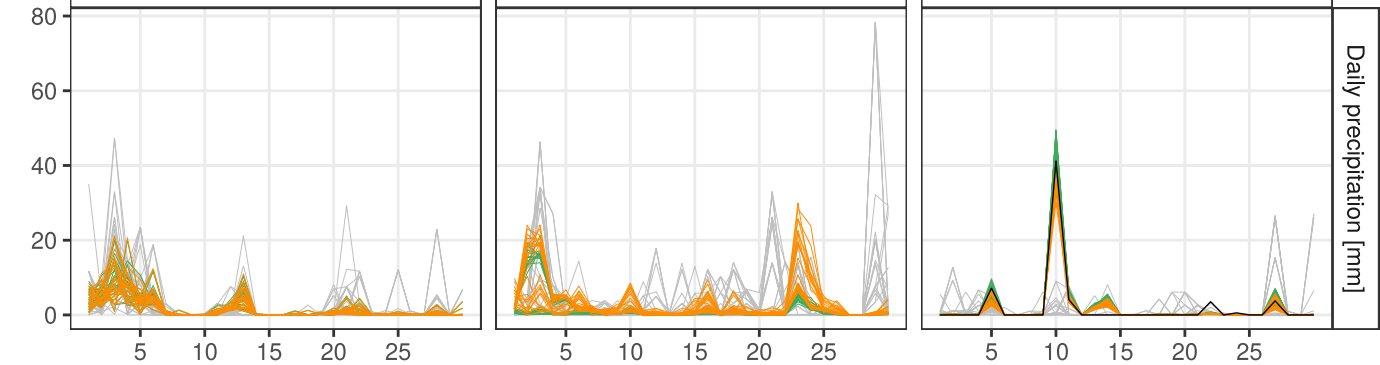

1871-2012

Yearly precipitation [mm]

1900

1936

2000

Monthly precipitation [mm]

June 1900

June 1936

June 2000

Daily precipitation [mm]

• Observations — Safran — SCOPE Climate — FYRE Daily — FYRE Climate