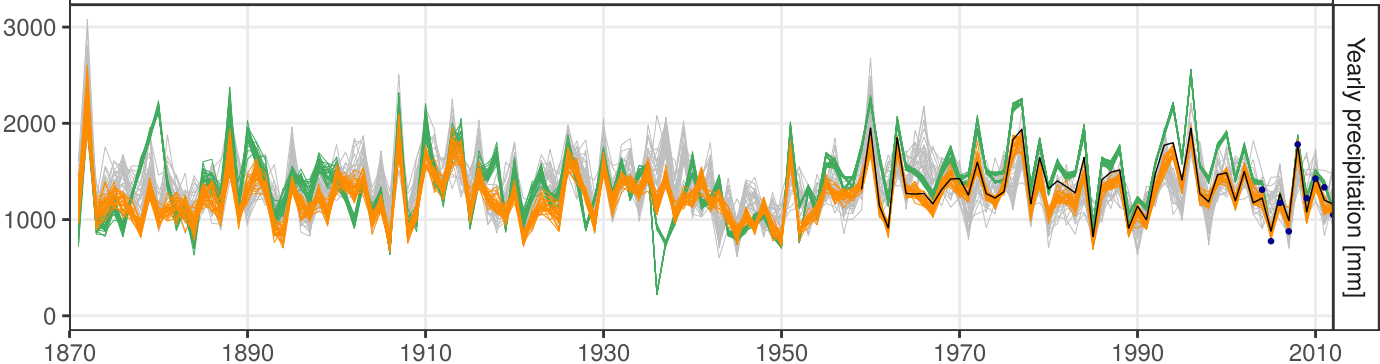

1871-2012

Yearly precipitation [mm]

1900

1936

2000

Monthly precipitation [mm]

June 1900

June 1936

June 2000

Daily precipitation [mm]

• Observations — Safran — SCOPE Climate — FYRE Daily — FYRE Climate