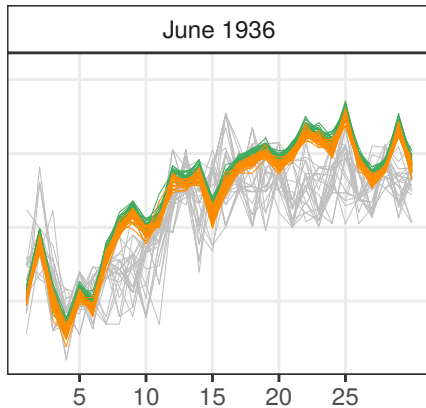

1871–2012

Yearly temperature [°C]

1900

1936

2000

Monthly temperature [°C]

June 1900

June 1936

June 2000

Daily temperature [°C]

• Observations — Safran — SCOPE Climate — FYRE Daily — FYRE Climate