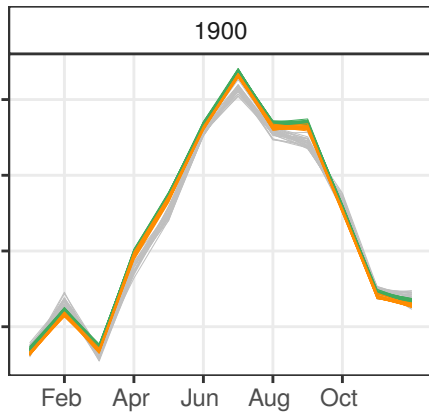

1871–2012

Yearly temperature [°C]

1900

1936

2000

Monthly temperature [°C]

June 1900

June 1936

June 2000

Daily temperature [°C]

• Observations — Safran — SCOPE Climate — FYRE Daily — FYRE Climate