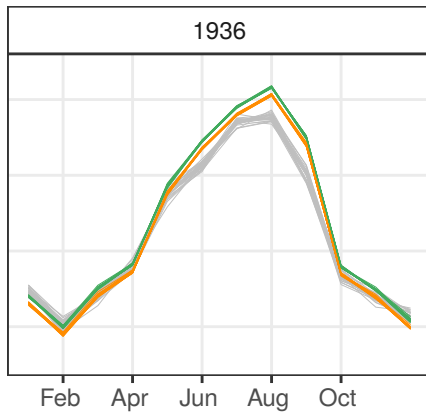

1871–2012

Yearly temperature [°C]

1900

1936

2000

Monthly temperature [°C]

June 1900

June 1936