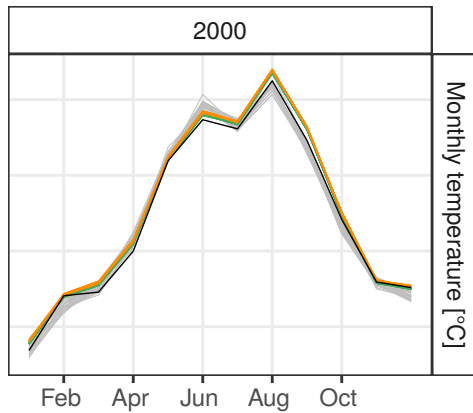

1871–2012

Yearly temperature [°C]

1900

1936

2000

Monthly temperature [°C]

June 1900

June 1936