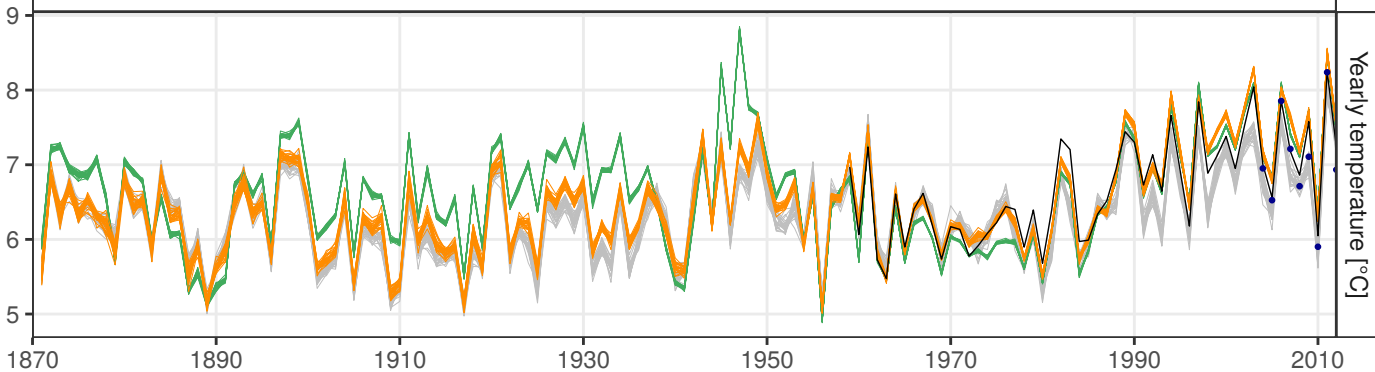

1871–2012

Yearly temperature [°C]

1900

1936

2000

Monthly temperature [°C]

June 1900

June 1936

June 2000

Daily temperature [°C]

• Observations — Safran — SCOPE Climate — FYRE Daily — FYRE Climate