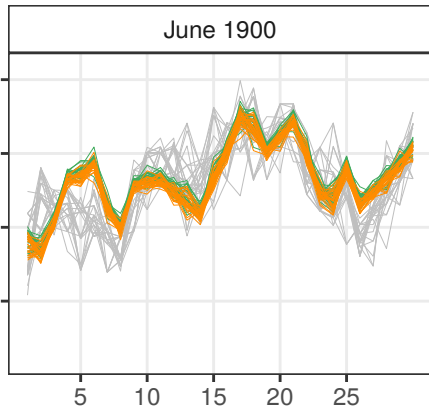

1871–2012

Yearly temperature [°C]

1900

1936

2000

Monthly temperature [°C]

June 1900

June 1936

June 2000

Daily temperature [°C]

• Observations — Safran — SCOPE Climate — FYRE Daily — FYRE Climate