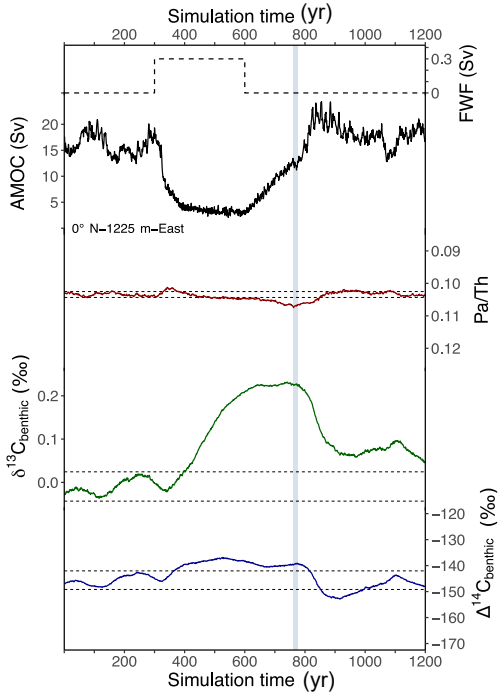

(a) 40° N – 3660 m - West

(b) 0° N – 1225 m - East

(c) 30° S – 4385 m - West