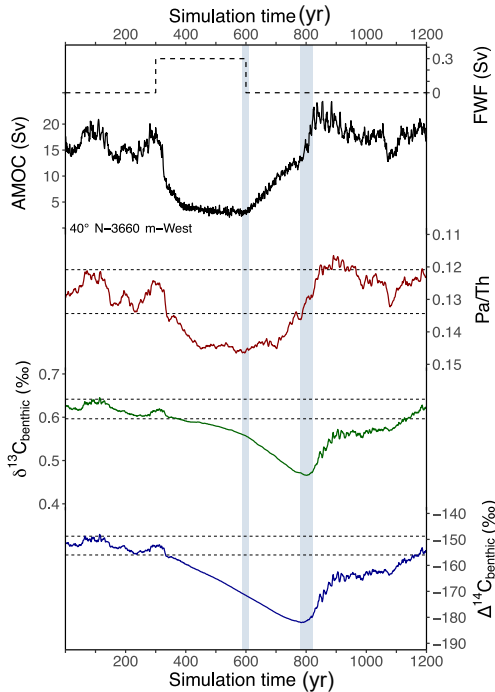

(a) 40° N – 3660 m - West

(b) 0° N – 1225 m - East

(c) 30° S – 4385 m - West