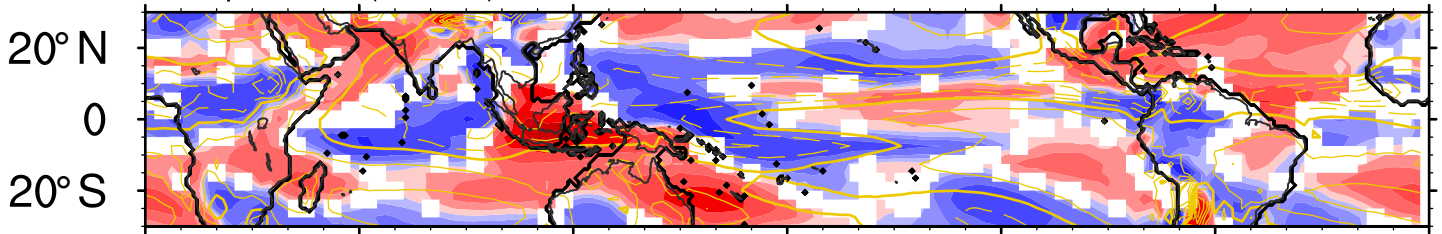

JJA mean omega at 500hPa

LGM-piControl (shaded)

0 60° E 120° E 180 120° W 60° W 0